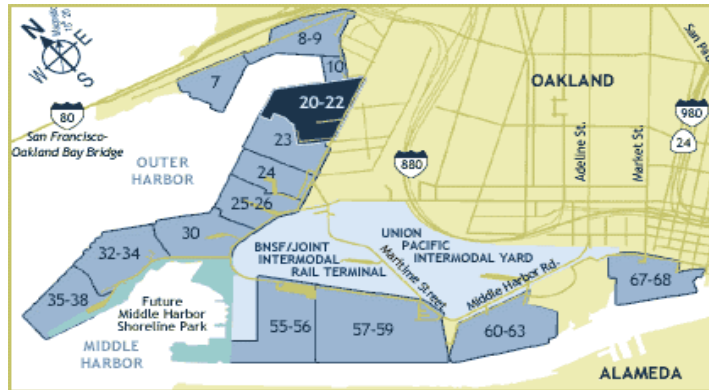

# Oakland Ocean Terminals

### Maersk Sealand Terminal

1425 Maritime Street, Oakland, CA 94607

510.271.1000

[www.apmterminals.com](http://www.apmterminals.com)

W580- Maersk Lines - Container Yard

Carriers:

CSX Lines

Maersk Sealand

## Berth 23