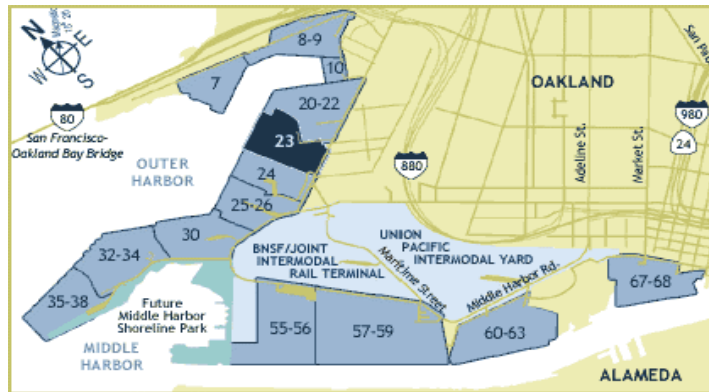

### Maersk Sealand Terminal

1425 Maritime Street, Oakland, CA 94607

510.271.1000

[www.apmterminals.com](http://www.apmterminals.com)

W580- Maersk Lines - Container Yard

Carriers:

CSX Lines

Maersk Sealand

### Maersk Sealand Terminal

909 Maritime Street, Oakland, CA 94607

510.271.1000

[www.apmterminals.com](http://www.apmterminals.com)

W580 - Maersk Lines - Container Yard

Carriers:

CSX Lines

Maersk Sealand