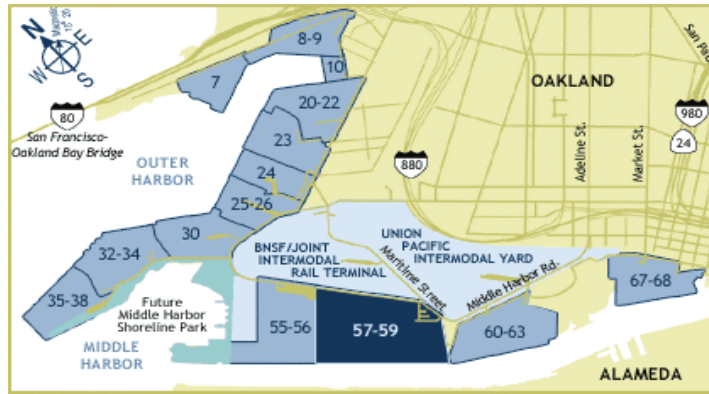

Wan Hai Lines

Yang Ming Line

Evergreen

**Berth 55 & 56**

**Hanjin Terminal**

2505 Middle Harbor Road, Oakland, CA 94607

866.988.4625

[www.tioak.com](http://www.tioak.com)

Firms Code: Z855

Carriers:

K Line  
 Hanjin Shipping  
 Senator Lines  
 Sinotrans Container Line

**Berth 57 - 59**

**SSA Terminal**

1999 Middle Harbor Road, Oakland, CA 94607  
 1 Market Street, Oakland, CA 94607  
 510.238.4400, fax: 510.238.4420  
[www.ssofa.com](http://www.ssofa.com)  
 Firms Code: Z985

**Carriers:**

Canmar Contship  
 China Shipping Container Lines  
 CMA-CGM  
 Cosco  
 Matson  
 Norasia  
 Italia Line  
 K Line  
 Hapag-Lloyd  
 OOCL  
 P&O Nedlloyd

**Berths 60-63**

**APL Terminal**

21395 Middle Harbor Road, Oakland, CA 94607  
 510.272.8000, fax: 510.272.2818  
[www.eaglemarineservices.com](http://www.eaglemarineservices.com)