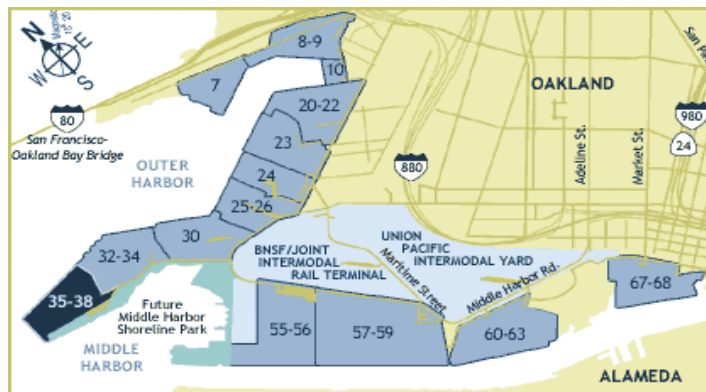

**TraPac Terminal**

2800 7th Street, Oakland, CA 94607

510.286.8600

[www.trapac.com](http://www.trapac.com)

Firms Code: Y549

Carriers:

Hyundai Merchant Marine America

MOL

PM & O Line

American President Lines

**Berths 32 - 34**

**Matson Terminal**

3050 7th Street, Oakland, CA 94607

510.271.9735

Carriers:

Matson Navigation

**Berth 35, 37 & 38**

**Ben E. Nutter Marine Container Terminal**

5190 7th Street, Oakland, CA 94607

510.891.0990 / 888.744.7682

[www.oak7th.com](http://www.oak7th.com)

Firms Code: Y738

Carriers:

Lloyd Triestino

Wan Hai Lines

Yang Ming Line

Evergreen

**Berth 55 & 56**

**Hanjin Terminal**

2505 Middle Harbor Road, Oakland, CA 94607

866.988.4625

[www.tioak.com](http://www.tioak.com)