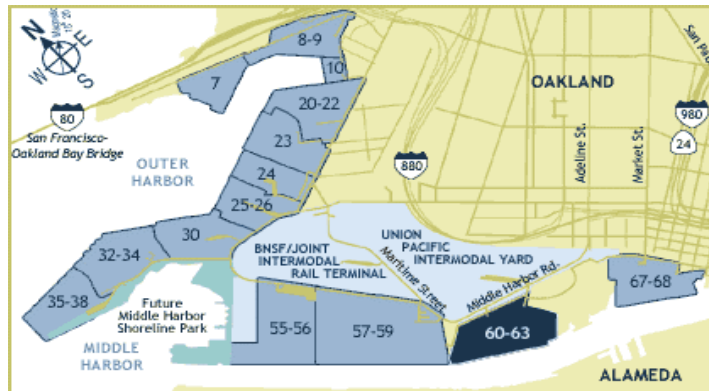

Firms Code: Z855

Carriers:

K Line  
 Hanjin Shipping  
 Senator Lines  
 Sinotrans Container Line

**Berth 57 - 59**

**SSA Terminal**

1999 Middle Harbor Road, Oakland, CA 94607  
 1 Market Street, Oakland, CA 94607  
 510.238.4400, fax: 510.238.4420  
[www.ssofa.com](http://www.ssofa.com)  
 Firms Code: Z985

**Carriers:**

Canmar Contship  
 China Shipping Container Lines  
 CMA-CGM  
 Cosco  
 Matson  
 Norasia  
 Italia Line  
 K Line  
 Hapag-Lloyd  
 OOCL  
 P&O Nedlloyd

**Berths 60-63**

**APL Terminal**

21395 Middle Harbor Road, Oakland, CA 94607  
 510.272.8000, fax: 510.272.2818  
[www.eaglemarineservices.com](http://www.eaglemarineservices.com)

**Carriers:**

Australia New Zealand Direct Line  
 American President Lines  
 Fesco  
 Hyundai Merchant Marine  
 Hamburg Sud  
 Maersk  
 Matson  
 Mitsui OSK Lines  
 P & O Nedlloyd  
 Star Shipping