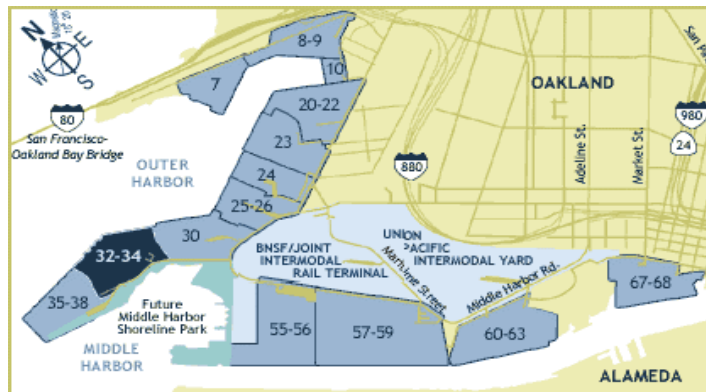

**TraPac Terminal**

2800 7th Street, Oakland, CA 94607

510.286.8600

[www.trapac.com](http://www.trapac.com)

Firms Code: Y549

Carriers:

Hyundai Merchant Marine America

MOL

PM & O Line

American President Lines

**Berths 32 - 34**

**Matson Terminal**

3050 7th Street, Oakland, CA 94607

510.271.9735

Carriers:

Matson Navigation

Wan Hai Lines

Yang Ming Line

Evergreen

**Berth 55 & 56**

**Hanjin Terminal**

2505 Middle Harbor Road, Oakland, CA 94607

866.988.4625

[www.tioak.com](http://www.tioak.com)