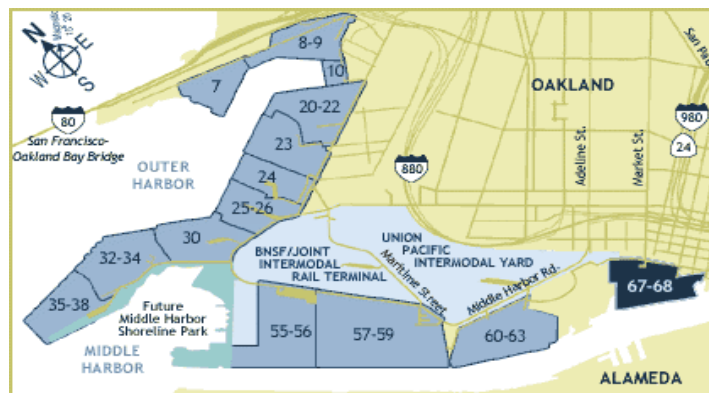

**Carriers:**

Canmar Contship  
 China Shipping Container Lines  
 CMA-CGM  
 Cosco  
 Matson  
 Norasia  
 Italia Line  
 K Line  
 Hapag-Lloyd  
 OOCL  
 P&O Nedlloyd

**Berths 60-63**

**APL Terminal**

21395 Middle Harbor Road, Oakland, CA 94607  
 510.272.8000, fax: 510.272.2818  
[www.eaglemarineservices.com](http://www.eaglemarineservices.com)

**Carriers:**

Australia New Zealand Direct Line  
 American President Lines  
 Fesco  
 Hyundai Merchant Marine  
 Hamburg Sud  
 Maersk  
 Matson  
 Mitsui OSK Lines  
 P & O Nedlloyd  
 Star Shipping

**Berths 67 & 68**

**Charles P. Howard Terminal**

1 Market Street, Oakland, CA 94607

**Berths 82 - 84**

**Ninth Avenue Terminal**

For information call Port of Oakland 510.627.1461