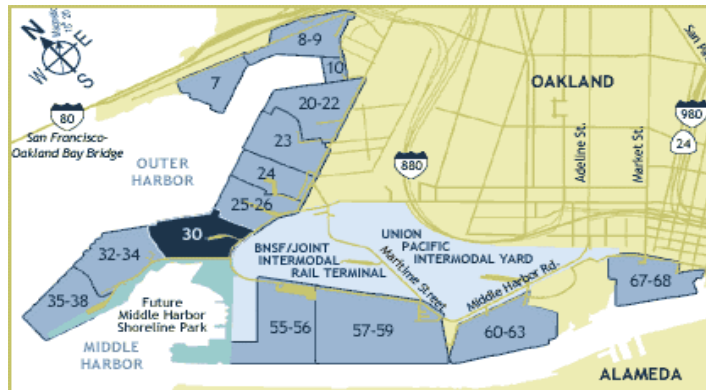

**TraPac Terminal**

2800 7th Street, Oakland, CA 94607

510.286.8600

[www.trapac.com](http://www.trapac.com)

Firms Code: Y549

Carriers:

Hyundai Merchant Marine America

MOL

PM & O Line

American President Lines

**Berths 32 - 34**

**Matson Terminal**

3050 7th Street, Oakland, CA 94607

510.271.9735

Carriers:

Matson Navigation