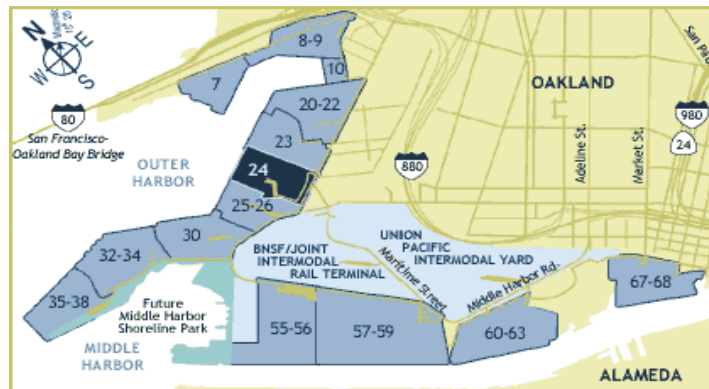

### Maersk Sealand Terminal

909 Maritime Street, Oakland, CA 94607

510.271.1000

[www.apmterminals.com](http://www.apmterminals.com)

W580 - Maersk Lines - Container Yard

Carriers:

CSX Lines

Maersk Sealand

## Berths 25 - 26